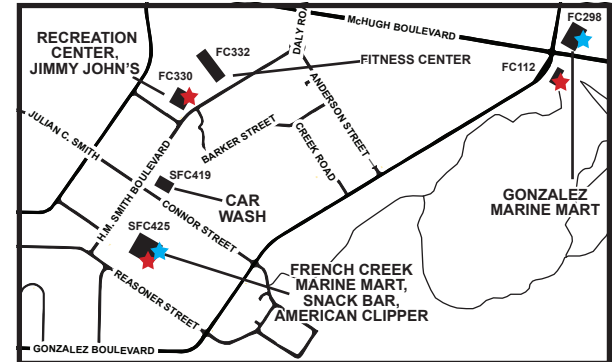

BREWSTER BOULEVARD

STONE STREET

HOSPITAL POINT

FRENCH CREEK

CAMP LEJEUNE MAINSIDE

Map not to scale. Rev. 04 Feb 2020