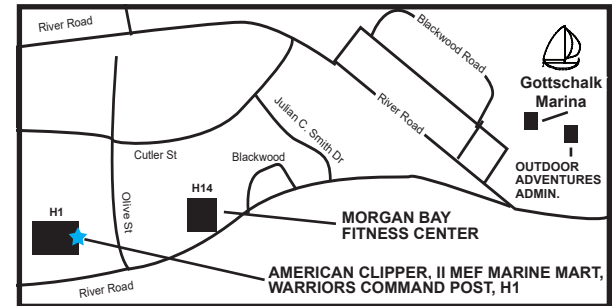

BREWSTER BOULEVARD

STONE STREET

HOSPITAL POINT

FRENCH CREEK

CAMP LEJEUNE MAINSIDE

Map not to scale. Rev. 04 Feb 2020