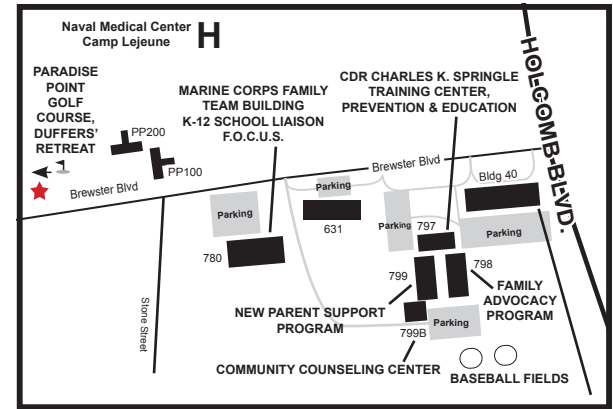

BREWSTER BOULEVARD

STONE STREET

HOSPITAL POINT

FRENCH CREEK

CAMP LEJEUNE MAINSIDE

Map not to scale. Rev. 04 Feb 2020