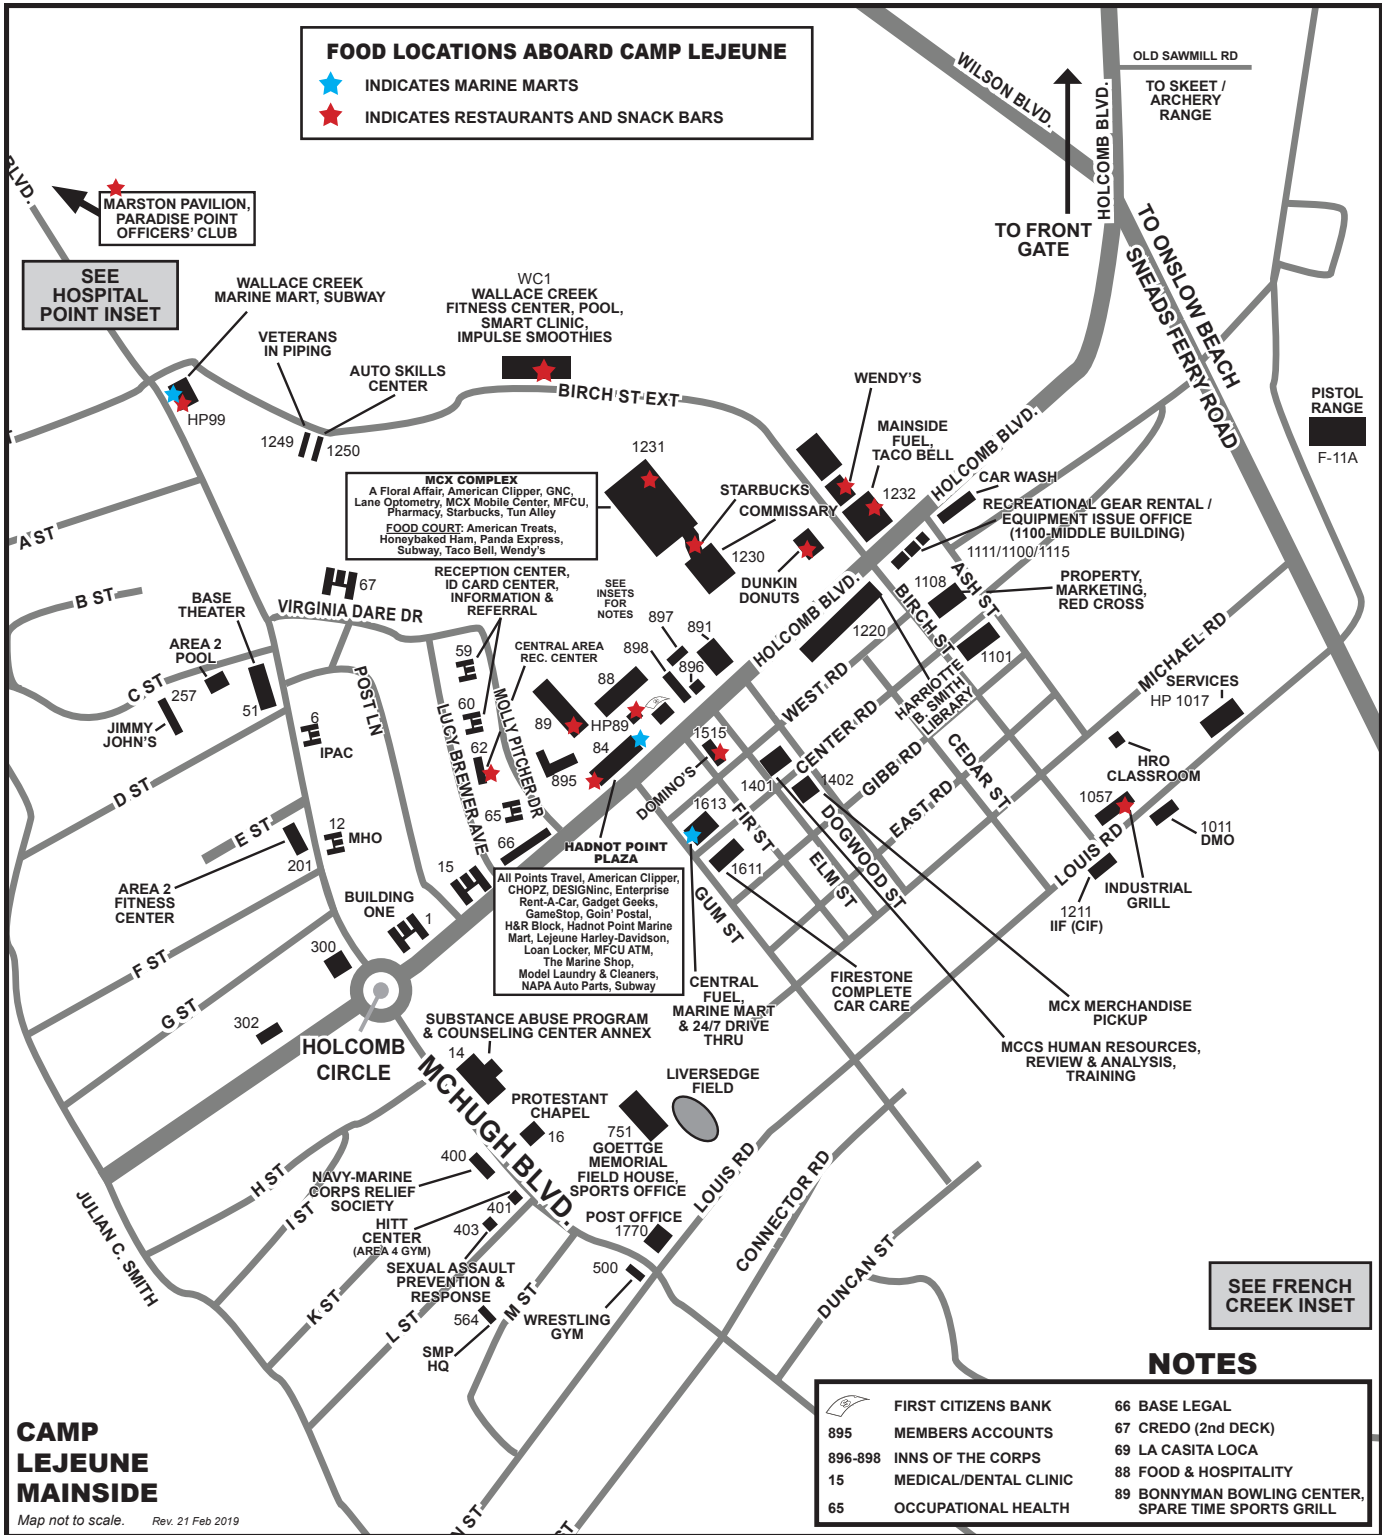

FOOD LOCATIONS ABOARD CAMP LEJEUNE

★ INDICATES MARINE MARTS

★ INDICATES RESTAURANTS AND SNACK BARS

CAMP LEJEUNE MAINSIDE
Map not to scale. Rev. 21 Feb 2019

BREWSTER BOULEVARD

STONE STREET

HOSPITAL POINT

FRENCH CREEK