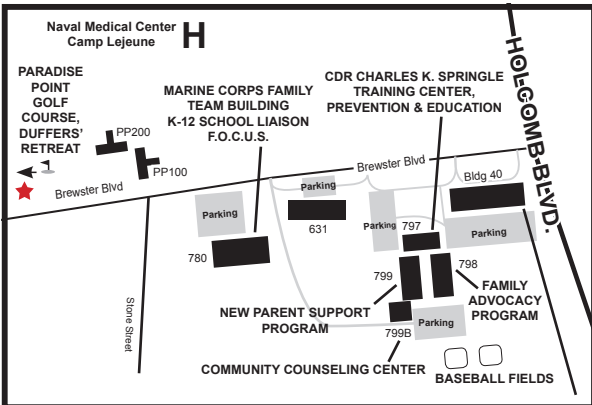

FOOD LOCATIONS ABOARD CAMP LEJEUNE

★ INDICATES MARINE MARTS

★ INDICATES RESTAURANTS AND SNACK BARS

CAMP LEJEUNE MAINSIDE
Map not to scale. Rev. 21 Feb 2019

BREWSTER BOULEVARD

STONE STREET

HOSPITAL POINT

FRENCH CREEK